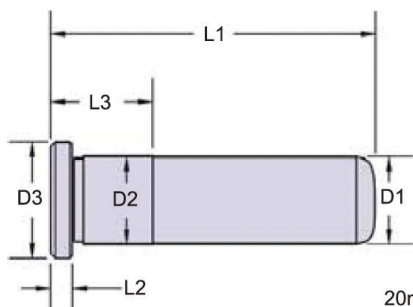

## METRIC

20mm through 60mm

Not all pins are ground on centers.

GENERAL DIMENSIONS				
NOM. PIN	D1 +0.000	D2 +0.013	D3 +0.00	L2 +0.00
DIA.	-0.013	0.000	-0.26	-0.05
20	19.975	20.025	25.00	5.00
25	24.975	25.025	31.00	6.00
30	29.975	30.025	36.00	8.00
40	39.975	40.025	46.00	8.00
50	49.975	50.025	56.00	8.00
60	59.975	60.025	66.00	8.00