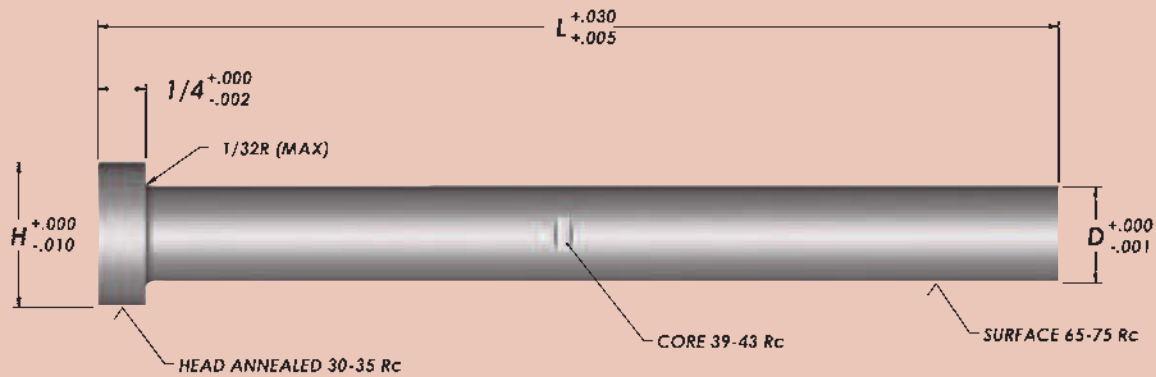

Return Pins Nitrided Inch

Material • AISI: H13
• 1.2344

D = 1/2"

L	3-9/16	4-1/16	4-9/16	5-1/16	5-9/16	6-1/16	6-9/16
H	3/4	3/4	3/4	3/4	3/4	3/4	3/4
Catalog Number	RP5356	RP5406	RP5456	RP5506	RP5556	RP5606	RP5656

D = 5/8"

L	4-1/16	4-9/16	5-1/16	5-9/16	6-1/16	6-9/16	7-1/16	7-9/16	8-1/16
H	7/8	7/8	7/8	7/8	7/8	7/8	7/8	7/8	7/8
Catalog Number	RP6406	RP6456	RP6506	RP6556	RP6606	RP6656	RP6706	RP6756	RP6806

D = 3/4"

L	4-15/16	5-7/16	5-15/16	6-7/16	6-15/16	7-7/16	7-15/16	8-7/16	8-15/16	9-7/16
H	1"	1"	1"	1"	1"	1"	1"	1"	1"	1"
Catalog Number	RP7493	RP7543	RP7593	RP7643	RP7693	RP7743	RP7793	RP7843	RP7893	RP7943